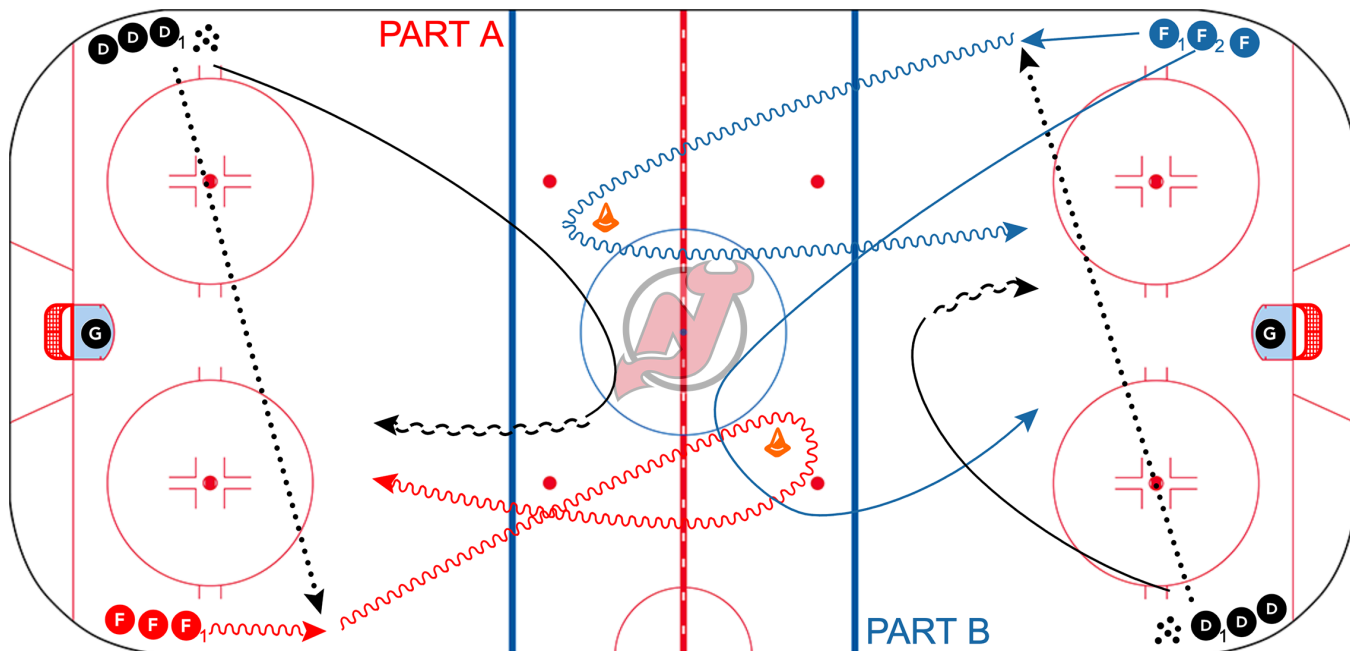

NHLCA DRILL OF THE MONTH

JANUARY 2022

NEW YORK 1 VS 1 / 2 VS 2

Category: 1 on 1 / 2 on 1 / 3 on 2

Team: New Jersey Devils

Description: **Part A**

- Both sides at same time.
- **D1** passes to **F1**.
- **F1** wide out around pylon for a 1 vs 1 against **D1**.

Part B

- One side at a time.
- **D1** passes to **F1**.
- **F1/F2** go around pylons for a 2 vs 1 against **D1**.

© 2022 NHL Coaches' Association, Inc. The material may not be reproduced or distributed, in whole or in part, without the prior written permission of the NHLCA. Any other reproduction or distribution, in whatever form and by whatever media, is expressly prohibited without the prior written consent of the NHLCA. NHL and the NHL Shield are registered trademarks of the National Hockey League. All NHL logos and marks and NHL team logos and marks depicted herein are the property of the NHL and the respective teams and may not be reproduced without the prior written consent of NHL Enterprise, L.P. © NHL 2021. All Rights Reserved. Used with permission.