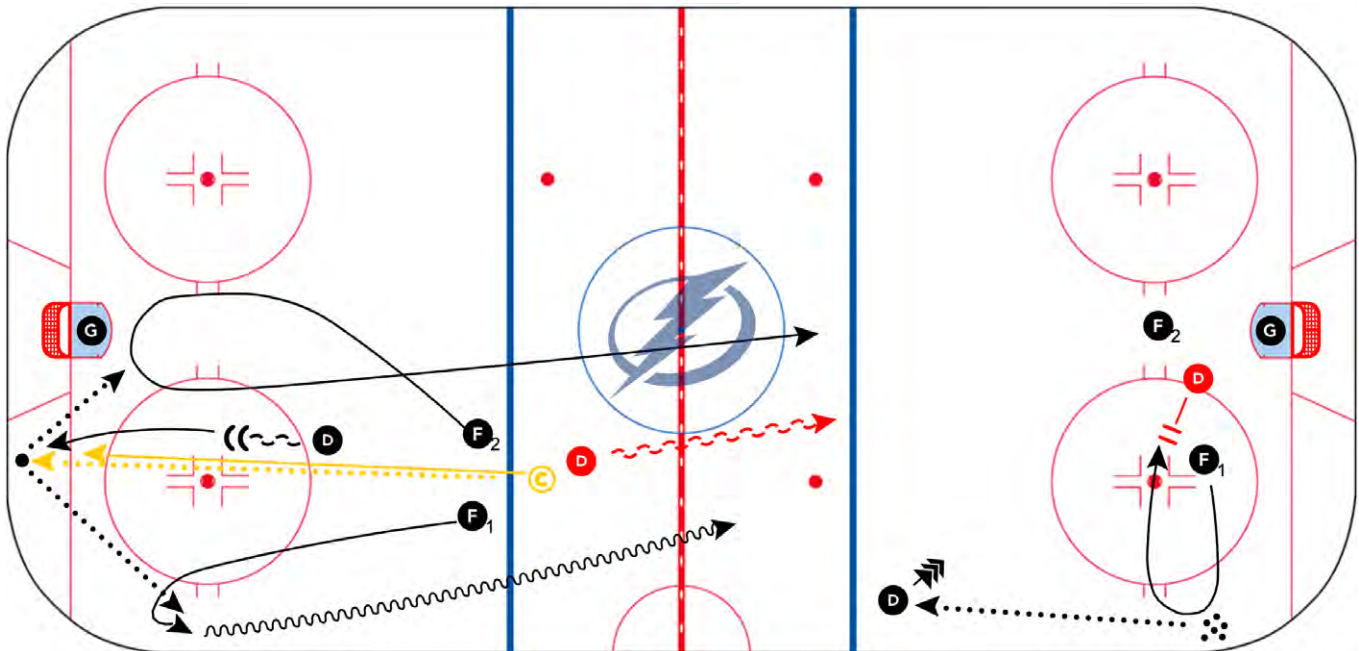

NHLCA FEATURE DRILL

JUNE 15, 2024

BO FROM CENTER 2 VS 1

Category: Breakout

Team: Tampa Bay Lightning

- Description:**
- Coach dumps puck and forechecks
 - **F**s have to hold up the coach to give **D** time
 - **D** makes a read based on coach and makes a breakout pass
 - **F**s go down 2-1 vs **D**
 - After 2-1, **F** goes to the corner, picks up the puck, and goes low to high to **D** who followed the play
 - **D** shoots with **F** at the net and defending **D** boxing out the net front
 - **Part 2:** On BO, coach pins **D** and **F** comes down and digs puck out