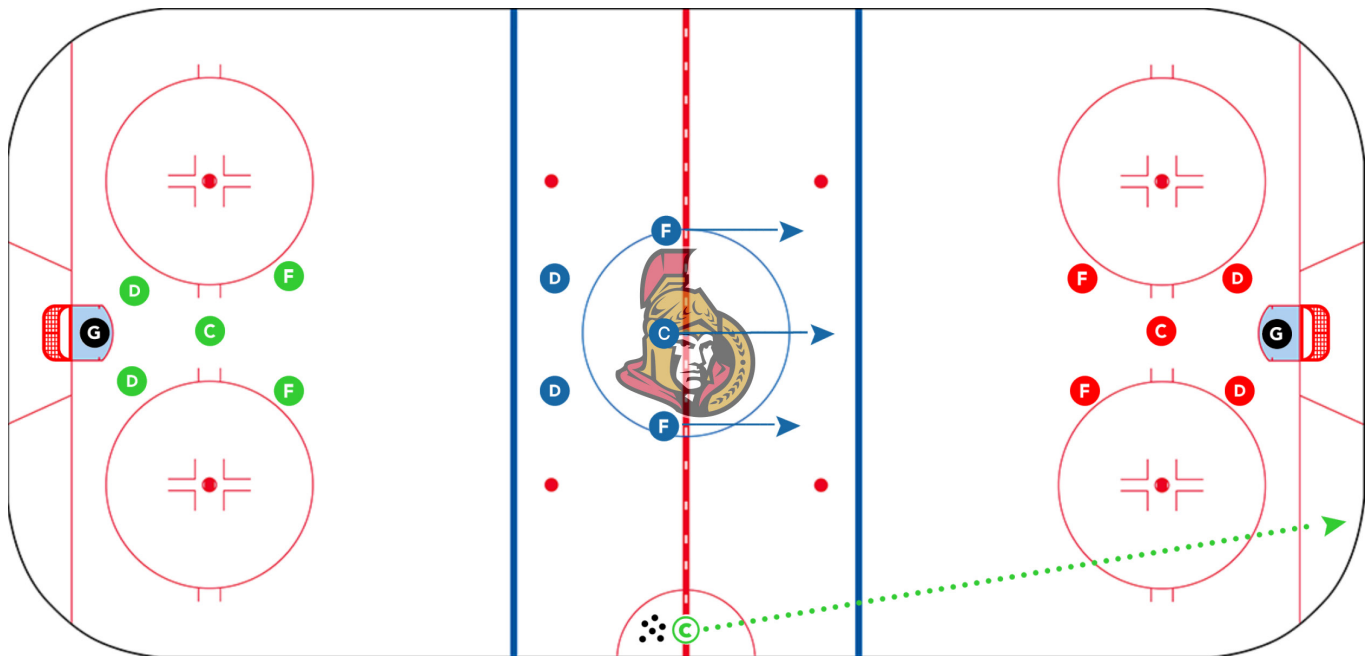

NHLCA FEATURE DRILL

OCTOBER 15, 2024

PERPETUAL BREAKOUT / FORECHECK

Category: Forecheck

Team: Ottawa Senators

Description:

- 5 defenders start in "5 card" formation.
- **Coach** dumps the puck in.
- 5 attackers forecheck using a specified forechecking system.
- 5 defenders play DZC until they are able to execute a breakout.
- After the defenders break out of the zone, the attackers are done and peel off to the bench.
- After breaking out, the defenders cross the center line, and dump the puck in for the 5 new defenders who have lined up in "5 card" formation.
- The 5 who dumped it in become the new forecheckers.