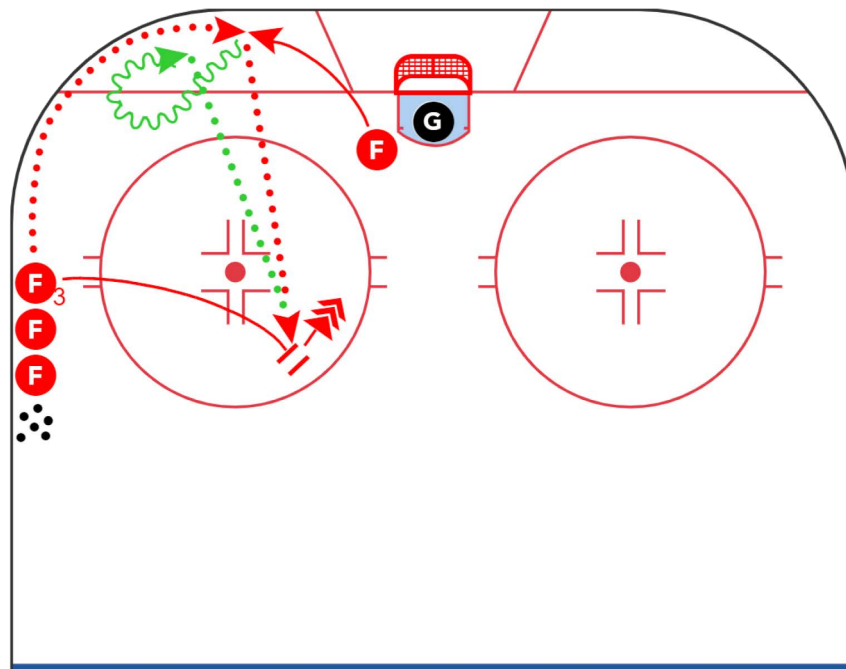

## GOALIE DRILL 1

**Category:** Goaltending

**Team:** St. Louis Blues

**Description:**

- **F** rims a puck in the corner and skate to **F 3** spot.
- Net front retrieves and has two options.
- 1. Pass right away to **F 3** for quick shot.
- 2. Skate in the corner, cutback and pass to **F 3** for quick shot.