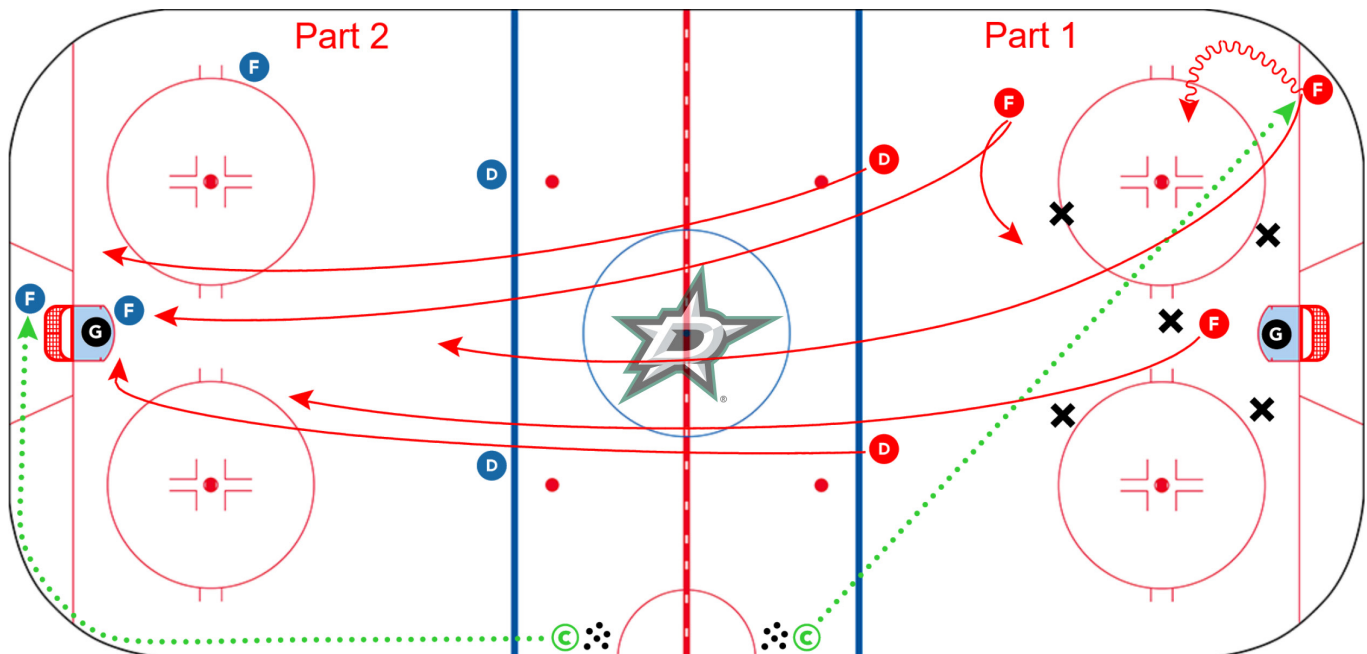

NHLCA FEATURE DRILL

JANUARY 15, 2025

CONTINUOUS DZC

Category: Defensive Zone Coverage

Team: Dallas Stars

Description: **Part 1**

- **Coach** passes puck to offensive group set up in the offensive zone — can be high, low or rim to BON.
- Play it out in-zone 5 vs 5 until whistle.

Part 2

- Offensive group back checks to the house in the other end with the new offensive group waiting in zone.
- Once all 5 player stop in the house, **Coach** passes puck to OZ group and they play it out 5 vs 5.
- * Next group filters into the zone at Part 1 end.

Next group filters into the zone at Part 1 end. Rotation: Off-Def-Out.

© 2025 NHL Coaches' Association, Inc. The material may not be reproduced or distributed, in whole or in part, without the prior written permission of the NHLCA. Any other reproduction or distribution, in whatever form and by whatever media, is expressly prohibited without the prior written consent of the NHLCA. NHL and the NHL Shield are registered trademarks of the National Hockey League. All NHL logos and marks and NHL team logos and marks depicted herein are the property of the NHL and the respective teams and may not be reproduced without the prior written consent of NHL Enterprise, L.P. © NHL 2024. All Rights Reserved. Used with permission.